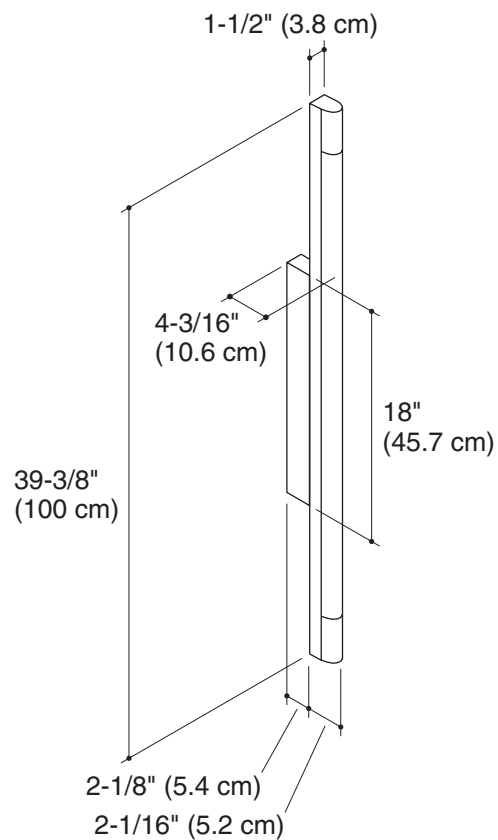

### Features

- Compatible with 39-3/8" (100 cm) M Series cabinets
- Can be mounted to a single cabinet or between ganged cabinets
- Clean, simple aesthetic
- Easily mounts for a seamless look
- Glass shade
- Includes 3000K T8, color-corrected 25 watt bulbs
- Dimmable ballast
- Sold in pairs
- 1-1/2" (3.8 cm) x 39-3/8" (100 cm) x 4-3/16" (10.6 cm)

## Installation Notes

Install this product according to the installation guide.

Light kit adds 3" (7.6 cm) to the overall width of the installation. Include this in the rough opening calculation.

**Product Diagram**